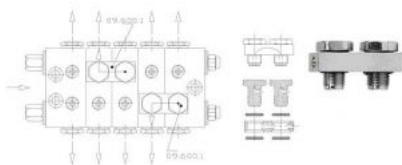

## The bridge connecting the output divider DPA

**Name**

09.600.1