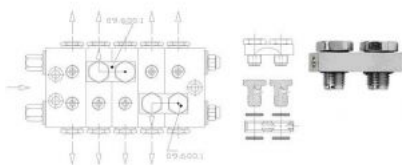

The bridge connecting the output divider DPA

Name

09.600.1