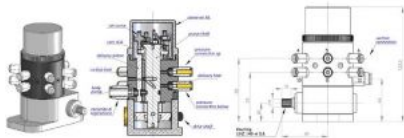

## PMU pump, adjustable performance, the ability to run up to 12 outputs

lubricating medium

adjusted yield

max. pressure

max. suction height

postponement

temp.

Output connections

number of revolutions

50 ÷ 1000 cSt,

to 0.06 cm<sup>3</sup> / e

10 bar

0.5 meters

16: 1

from 0 to 40 °C

4 mm